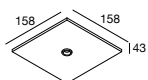

INTERIOR LIGHTING **BASES**
SUNSET

SUNSET 1