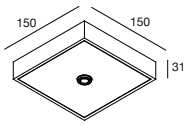

INTERIOR LIGHTING

BASES

- FORUM
- TARGET
- MICROBASE

FORUM 1